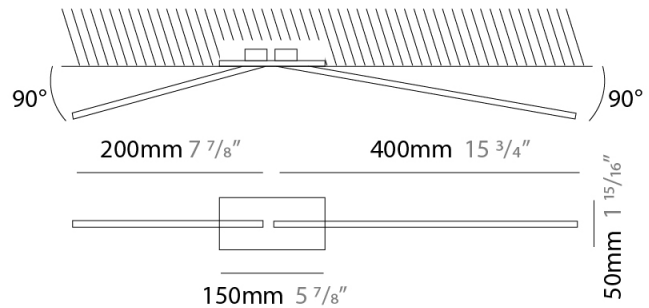

GENERAL

Series: Spillo
 Subseries: Spillo 2 Rod
 Brand: Icone
 Division: Design
 Mounting Type: Recessed
 Mounting Location: Wall
 Subcategory: Ambient

PHYSICAL

Shape: Rectangle
 Width (mm): 33
 Width (in): 1 5/16
 Height (mm): 750
 Height (in): 29 1/2
 Min. Recessing Depth (mm): 30
 Min. Recessing Depth (in): 1 3/16
 Light Distribution: Adjustable
[Fixture Finish: WHI / BLK / CHR / BGD](#)
 Fixture Material: Brass

GENERAL

Series: Spillo
 Subseries: Spillo 2 Rod
 Brand: Icone
 Division: Design
 Mounting Type: Recessed
 Mounting Location: Ceiling
 Subcategory: Ambient

PHYSICAL

Shape: Rectangle
 Length (mm): 50
 Length (in): 1 ¹⁵/₁₆
 Width (mm): 600
 Width (in): 23 ⁵/₆
 Height (mm): 400
 Height (in): 15 ³/₄
 Light Distribution: Adjustable
 Fixture Finish: WHI / BLK / CHR / BGD
 Fixture Material: Brass

LED

Color Temperature (°K): 2700 / 3000
 Nominal Lumen (lm): 660
 CRI: >90 CRI
 Lamp Life (hrs): 50000

OPTICAL

Adjustability: Tilt 90°

RATINGS AND CERTIFICATIONS

Certified By: Certified for North American Standards
 IP rating: IP20