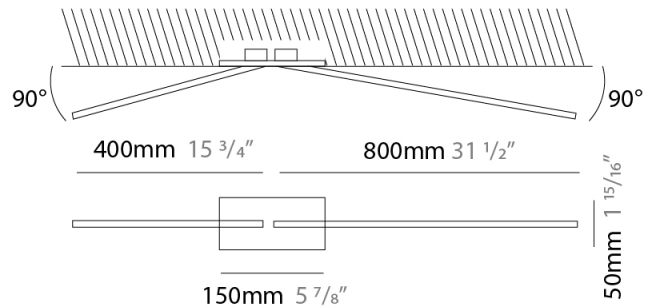

GENERAL

Series: Spillo
 Subseries: Spillo 2 Rod
 Brand: Icone
 Division: Design
 Mounting Type: Recessed
 Mounting Location: Wall
 Subcategory: Ambient

PHYSICAL

Shape: Rectangle
 Width (mm): 33
 Width (in): 1 5/16
 Height (mm): 750
 Height (in): 29 1/2
 Min. Recessing Depth (mm): 30
 Min. Recessing Depth (in): 1 3/16
 Light Distribution: Adjustable
[Fixture Finish: WHI / BLK / CHR / BGD](#)
 Fixture Material: Brass

GENERAL

Series: Spillo
 Subseries: Spillo 2 Rod
 Brand: Icone
 Division: Design
 Mounting Type: Recessed
 Mounting Location: Ceiling
 Subcategory: Ambient

PHYSICAL

Shape: Rectangle
 Length (mm): 50
 Length (in): 1 ¹⁵/₁₆
 Width (mm): 1200
 Width (in): 47 ¹/₄
 Height (mm): 800
 Height (in): 31 ¹/₂
 Light Distribution: Adjustable
 Fixture Finish: WHI / BLK / CHR / BGD
 Fixture Material: Brass

LED

Color Temperature (°K): 2700 / 3000
 Nominal Lumen (lm): 1320
 CRI: >90 CRI
 Lamp Life (hrs): 50000

OPTICAL

Adjustability: Tilt 90°

RATINGS AND CERTIFICATIONS

Certified By: Certified for North American Standards
 IP rating: IP20