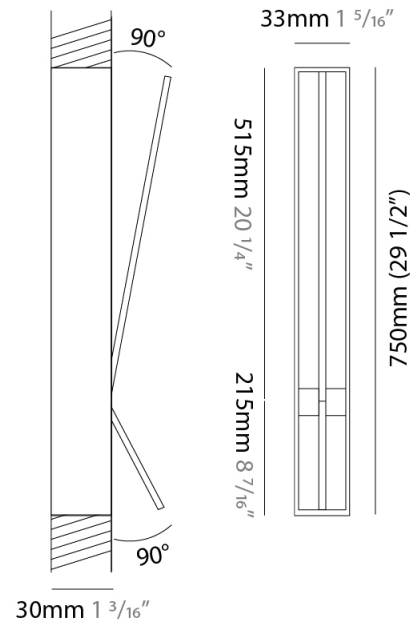

GENERAL

Series: Spillo
 Subseries: Spillo 2 Rod
 Brand: Icone
 Division: Design
 Mounting Type: Recessed
 Mounting Location: Wall
 Subcategory: Ambient

PHYSICAL

Shape: Rectangle
 Width (mm): 33
 Width (in): 1 5/16
 Height (mm): 750
 Height (in): 29 1/2
 Min. Recessing Depth (mm): 30
 Min. Recessing Depth (in): 1 3/16
 Light Distribution: Adjustable
[Fixture Finish: WHI / BLK / CHR / BGD](#)
 Fixture Material: Brass

LED

[Color Temperature \(°K\): 2700 / 3000](#)
 Nominal Lumen (lm): 770
 CRI: >90 CRI
 Lamp Life (hrs): 50000

OPTICAL

Adjustability: Tilt 90°

RATINGS AND CERTIFICATIONS

Certified By: Certified for North American Standards
 IP rating: IP20

GENERAL

Series: Spillo
 Subseries: Spillo 2 Rod
 Brand: Icone
 Division: Design
 Mounting Type: Recessed
 Mounting Location: Wall
 Subcategory: Ambient

PHYSICAL

Shape: Rectangle
 Width (mm): 33
 Width (in): 1 ⁵/₁₆
 Height (mm): 1150
 Height (in): 45 ¹/₄
 Min. Recessing Depth (mm): 30
 Min. Recessing Depth (in): 1 ³/₁₆
 Light Distribution: Adjustable
 Fixture Finish: WHI / BLK / CHR / BGD
 Fixture Material: Brass

GENERAL

Series: Spillo
 Subseries: Spillo 2 Rod
 Brand: Icone
 Division: Design
 Mounting Type: Recessed
 Mounting Location: Ceiling
 Subcategory: Ambient

PHYSICAL

Shape: Rectangle
 Length (mm): 50
 Length (in): 1 ¹⁵/₁₆
 Width (mm): 600
 Width (in): 23 ⁵/₆
 Height (mm): 400
 Height (in): 15 ³/₄
 Light Distribution: Adjustable
 Fixture Finish: WHI / BLK / CHR / BGD
 Fixture Material: Brass