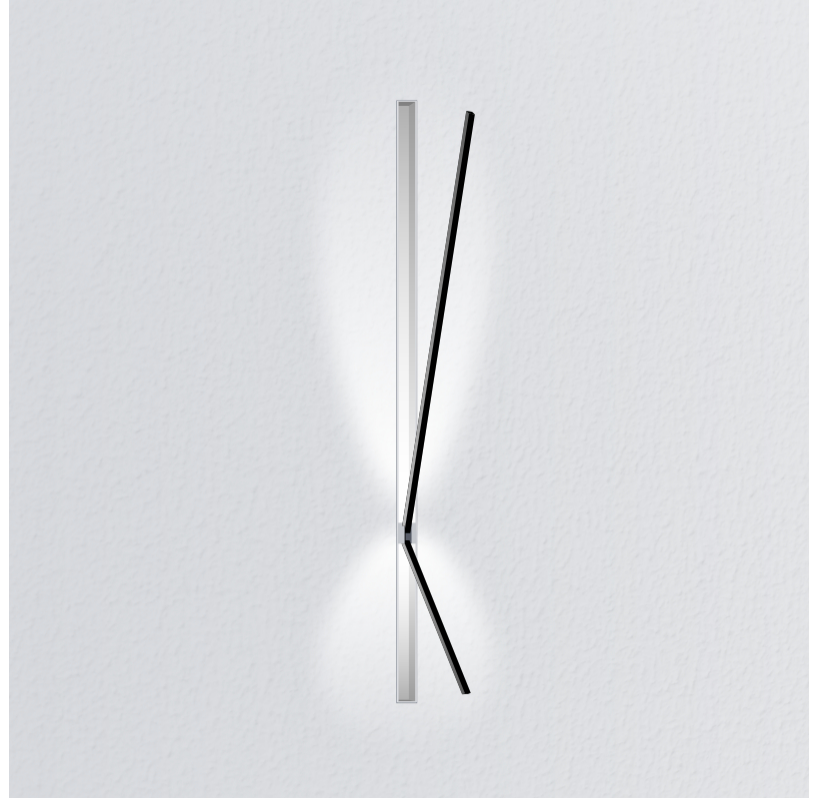

PROJECT	_____
TYPE	_____
SPECIFIER	_____
QUANTITY	_____
DATE	_____

SPILLO 2 ROD RECESSED

D46027- _____ - _____

base number   Color   Finish
Temperature   Options

1. To build a product code in our configurator select the specify button on the base model # product page
2. To build a manual product code on this datasheet choose from the options listed below in blue font and add the suffix to the base model #

GENERAL

Series: Spillo
Subseries: Spillo 2 Rod
Brand: Icone
Division: Design
Mounting Type: Recessed
Mounting Location: Wall
Subcategory: Ambient

PHYSICAL

Shape: Rectangle
Width (mm): 33
Width (in): 1 ⁵/₁₆
Height (mm): 1150
Height (in): 45 ¹/₄
Min. Recessing Depth (mm): 30
Min. Recessing Depth (in): 1 ³/₁₆
Light Distribution: Adjustable
Fixture Finish: WHI / BLK / CHR / BGD
Fixture Material: Brass

ELECTRICAL

Lamp Type: LED
Total Output Wattage (W): 14.52
Dimming: 0-10V Dimming
Driver Included: No
Driver Location: Remote
Driver Type: Constant Voltage - 120Vac
Driver Class: Class 2
Input Voltage (V): 120 - 277
Output Voltage (V): 12
Upon Request: (Not included, see components) 0-10Vdc dimming / 277Vac

LED

Color Temperature (°K): 2700 / 3000
Nominal Lumen (lm): 1210
CRI: >90 CRI
Lamp Life (hrs): 50000

OPTICAL

Adjustability: Tilt 90°

RATINGS AND CERTIFICATIONS

Certified By: Certified for North American Standards
IP rating: IP20