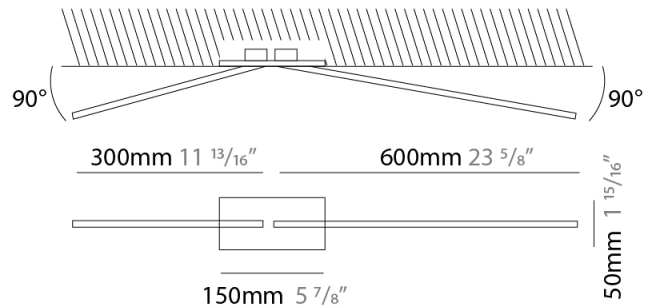

GENERAL

Series: Spillo
 Subseries: Spillo 2 Rod
 Brand: Icone
 Division: Design
 Mounting Type: Recessed
 Mounting Location: Wall
 Subcategory: Ambient

PHYSICAL

Shape: Rectangle
 Width (mm): 33
 Width (in): 1 5/16
 Height (mm): 750
 Height (in): 29 1/2
 Min. Recessing Depth (mm): 30
 Min. Recessing Depth (in): 1 3/16
 Light Distribution: Adjustable
[Fixture Finish: WHI / BLK / CHR / BGD](#)
 Fixture Material: Brass

GENERAL

Series: Spillo
 Subseries: Spillo 2 Rod
 Brand: Icone
 Division: Design
 Mounting Type: Recessed
 Mounting Location: Ceiling
 Subcategory: Ambient

PHYSICAL

Shape: Rectangle
 Length (mm): 50
 Length (in): 1 ¹⁵/₁₆
 Width (mm): 900
 Width (in): 35 ⁷/₁₆
 Height (mm): 600
 Height (in): 23 ⁵/₈
 Light Distribution: Adjustable
 Fixture Finish: WHI / BLK / CHR / BGD
 Fixture Material: Brass

LED

Color Temperature (°K): 2700 / 3000
 Nominal Lumen (lm): 990
 CRI: >90 CRI
 Lamp Life (hrs): 50000

OPTICAL

Adjustability: Tilt 90°

RATINGS AND CERTIFICATIONS

Certified By: Certified for North American Standards
 IP rating: IP20